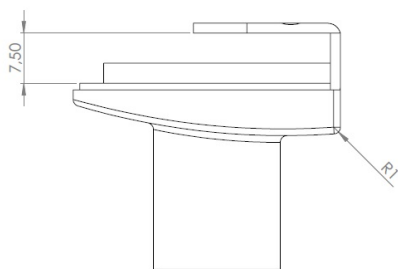

PRODUCT SHEET

Description:

Glass Door Lock "Badge", F/Double Doors, Chrome Pl, W/SISO Oval Metal Key, 400 KD,W/2 Black ABS Plastic Screws W/PVC, Tip, 1 CPL. Flat Oval Metal Striking Plate,f/Glass Thickness, 4-5mm

Item number:

14.09.540-0

Units	Box	Carton	HS Code	Barcode
Pcs.	12	240	8301300000	 5704866049108

SISO A/S

Mileparken 11
DK-2740 Skovlunde
Denmark
VAT: DK 24786013

Phone +45 45 830 900

www.siso.dk
siso@siso.dk

Danske Bank
Nytorv Branch
Copenhagen
SWIFT: DABADKKK

Account no.
4180 3112 112936
IBAN Account
DK7230003112112936