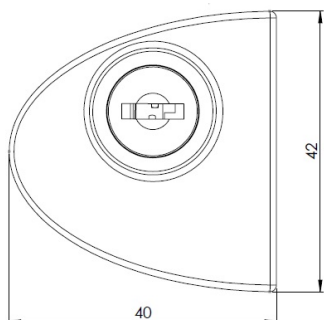

## Description:

Glass Door Lock "Badge", F/Double Doors, Chrome Pl, W/SISO Oval Metal Key, 400 KD,W/2 Black ABS Plastic Screws W/PVC, Tip, 1 CPL. Flat Oval Metal Striking Plate,f/Glass Thickness, 4-5mm

## Item number:

14.09.540-0

Units	Box	Carton	HS Code	Barcode
Pcs.	12	240	8301300000	 5704866049108