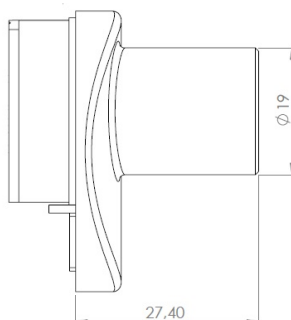

PRODUCT SHEET

Description:

Glass Door Lock "Badge", F/Double Doors, Chrome Pl, W/SISO Oval Metal Key, 400 KD,W/2 Black ABS Plastic Screws W/PVC, Tip, 1 CPL. Flat Oval Metal Striking Plate,f/Glass Thickness, 4-5mm

Item number:

14.09.540-0

Units	Box	Carton	HS Code	Barcode
Pcs.	12	240	8301300000	 5704866049108

SISO A/S

Mileparken 11
DK-2740 Skovlunde
Denmark
VAT: DK 24786013

Phone +45 45 830 900

www.siso.dk
siso@siso.dk

Danske Bank
Nytorv Branch
Copenhagen
SWIFT: DABADKKK

Account no.
4180 3112 112936
IBAN Account
DK7230003112112936